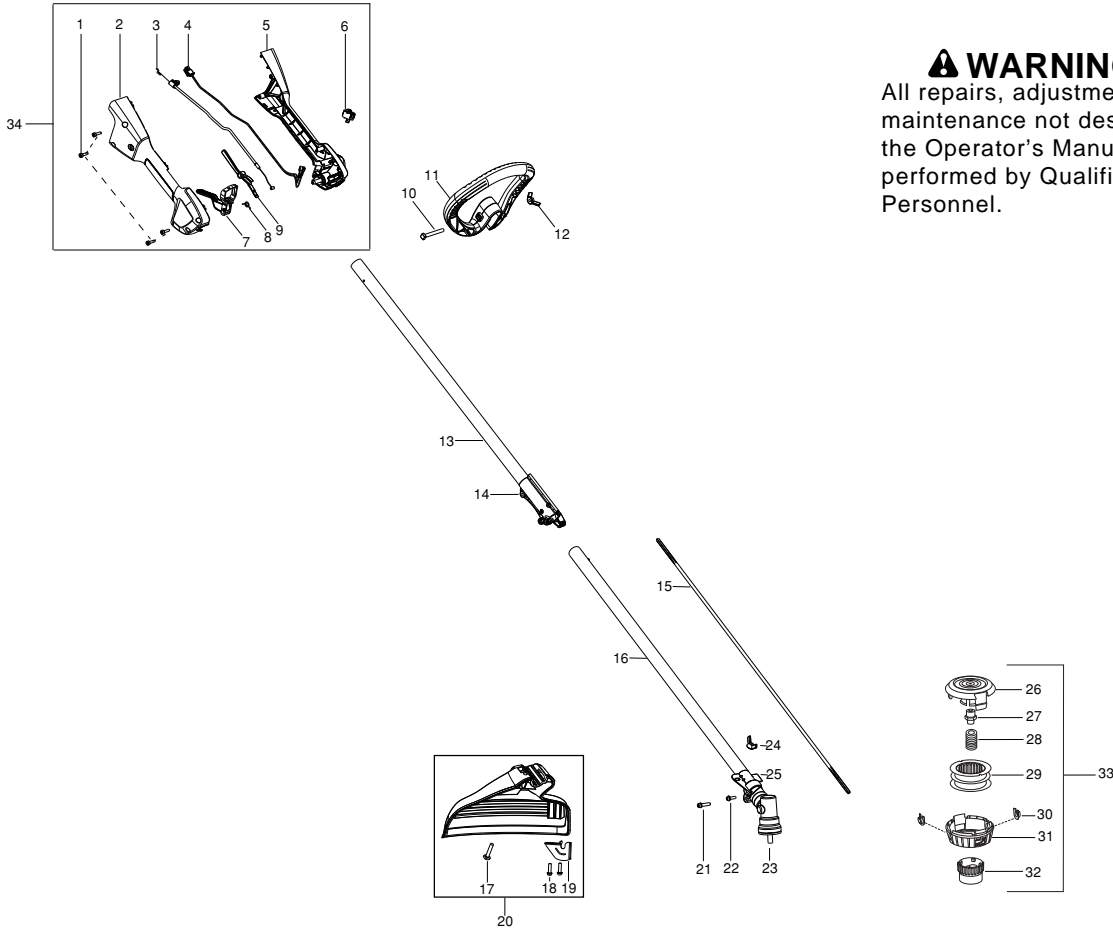

**WARNING**  
 All repairs, adjustments and maintenance not described in the Operator's Manual must be performed by Qualified Service Personnel.

Ref.	Part No.	Description	Ref.	Part No.	Description
1.	530016449	Screw	28.	537338801	Spring
2.	575506201	Throttle Housing - RH	29.	952711631	Accy. - Spool w/line
3.	578928701	Assy. - Throttle Cable	30.	505496401	Eyelet
4.	575784101	Assy. - Wire Harness	31.	505506201	Cover
5.	575506301	Throttle Housing - LH	32.	537419601	Knob
6.	545067901	Switch	33. ✓	537419211	Accy. - Cutting Head (Incl. 26,27,28,29,30,31,32)
7.	580745601	Trigger (yellow)	34. ✓	575671101	Throttle Housing Assembly (Incl. 1,2,3,4,5,6,7,8,9)
8.	575671501	Spring - Trigger			
9.	576632401	Lockout (yellow)			
10.	530015786	Bolt (1/4-20 x 2") (square head)			
11.	530057546	Handle - Assist			
12.	530016152	Wing-nut (plastic)			
13.	579629402	Assy. - Upper Driveshaft (incl. 14)			
14.	545213801	Assy. - Coupler/knob			
15.	574316402	Flex shaft - lower			
16.	579629404	Assy. - Lower Driveshaft (Incl. 15)			
17.	530015820	Bolt (1/4-20 x 1-1/4") (square head)			
18.	530015814	Screw			
19.	530052286	Line Limiter Blade			
20. ✓	585345917	Kit - Shield (Incl. 17, 18, 19, 24)			
21.	530016014	Screw (12-24 x .960")			
22.	530015775	Screw (8-16 x .593")			
23.	530096099	Assy. - Gearbox			
24.	530016152	Wing-nut (plastic)			
25.	545150701	Bracket - Shield			
26.	537419302	Housing			
27.	537419801	Adapter			
				Not Shown	
				115434126	Manual - Operators