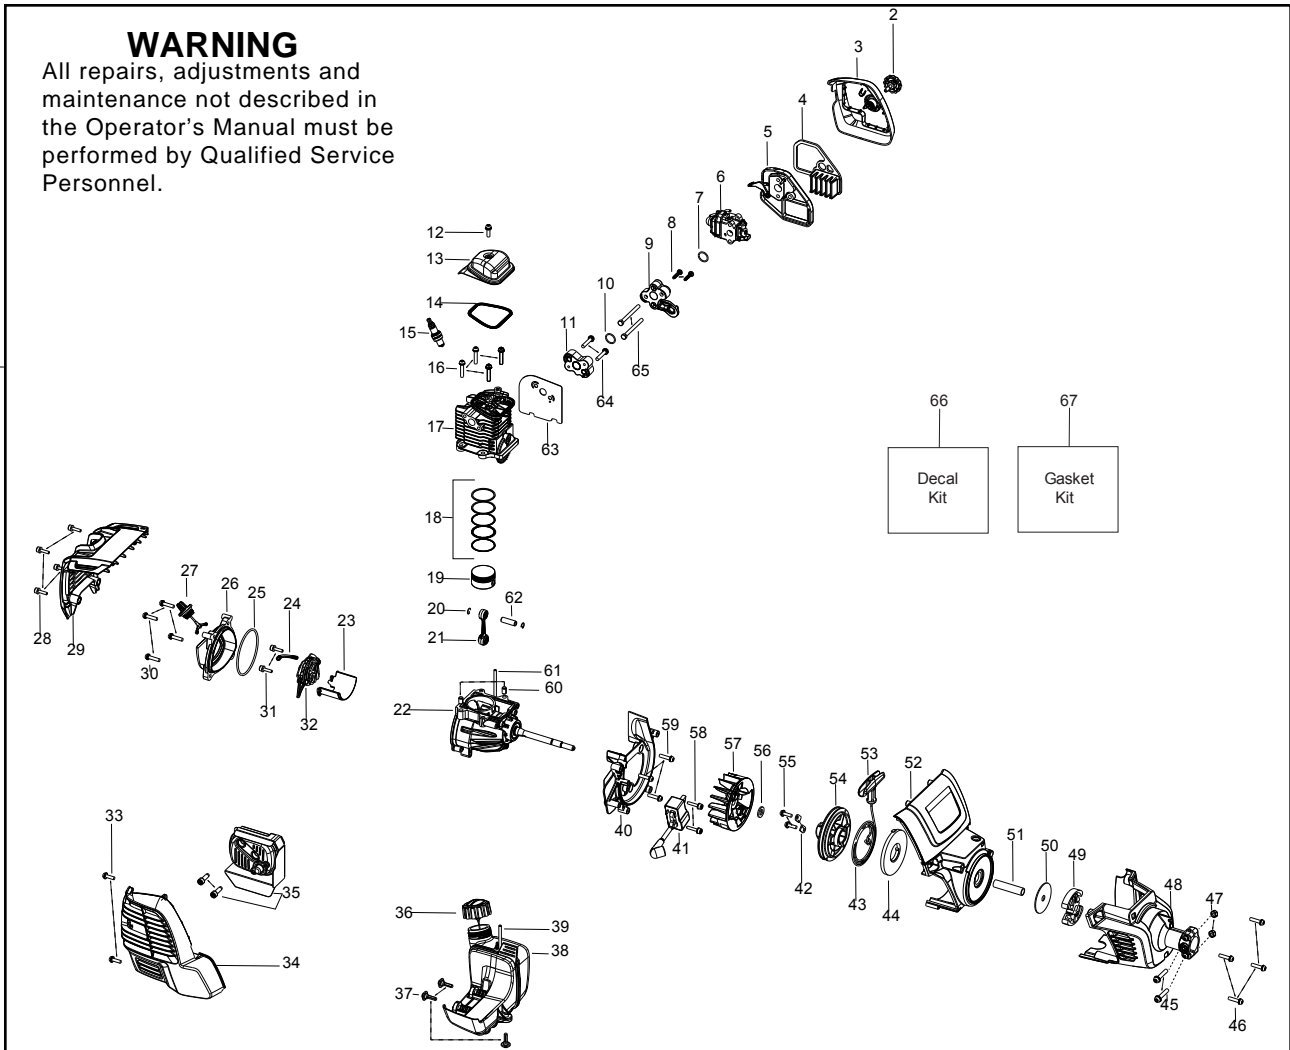

Ref.	Part No.	Description	Ref.	Part No.	Description	Ref.	Part No.	Description
1.	--	--	25.	545232601	Seal - Rear Plug	48.	576817101	Assy. - Clutch Cover (Incl. 45, 47)
2.	576375001	Assy - Airbox Knob	26.	579155101	Plug - Rear	49.	530055122	Assy. - Clutch
3.	579629301	Kit - Airbox Cover (Incl. 2)	27.	545232701	Oil Cap	50.	530094189	Washer - Clutch
4.	575740601	Filter - Airbox	28.	574765101	Screw m4x1.41	51.	530059758	Spacer - Flywheel
5.	579161701	Assy - Airbox Base	29.	579629501	Kit - Rear Shroud (Incl. 28)	52.	545230101	Assy. - Fan Housing (Incl. 42,43,44,53,54,55)
6.	578982101	Carburetor w/bulb	30.	575962701	Screw m5-0.8x20mm	53.	574781701	Handle - Starter
7.	578951901	O-Ring 1.5x14.5mm	31.	575962601	Screw m4-0.7x16mm	54.	545052602	Pulley
8.	530015814	Screw	32.	579629101	Kit - Breather Assy. (Incl. 23,24,31)	55.	530015775	Screw 8-16x.593
9.	579650601	Kit - Carb. Adaptor (Incl. 8, 65)	33.	530015775	Screw 8-16x.593	56.	530016463	Washer - Clutch
10.	578951901	O-Ring 1.5x14.5mm	34.	576356901	Cover - Muffler	57.	575881602	Flywheel
11.	579650501	Kit - Carb./Cyl. Adaptor (Incl. 64)	35.	579628701	Kit - Muffler (Incl. bolts)	58.	575953201	Screw m4-0.7x22mm
12.	575962401	Screw w/copper washer	36.	575264601	Assy. - Fuel Cap w/ret.	59.	575962701	Screw m5-0.8x20mm
13.	574831601	Cover - Rocker	37.	576356301	Retainer - Fuel tank	60.	545232801	Pin - Alignment
14.	577821801	Seal - Rocker Cover	38.	545236101	Assy. - Fuel Tank(Incl. 36)	61.	575533102	Hose - Breather
15.	545236001	Spark Plug	39.	579628901	Kit - Fuel Line (Incl. 61)	62.	530032159	Pin - Piston
16.	575953101	Screw m5-0.8 x 25mm	40.	545233101	Scroll	63.	545237501	Gasket - Air Dam
17.	579628601	Kit - Cylinder	41.	580929601	Ignition Module	64.	575953101	Screw m5-0.8x25mm
18.	579629001	Kit - Piston Ring	42.	530027523	Retainer	65.	579073201	Bolt - Carb. Adaptor
19.	545231201	Piston - Plated	43.	575670601	Assy. - Starter Rope (Incl. 53)	66.	579664602	Kit - Decal
20.	530015162	Retainer - Piston Pin	44.	545054901	Spring - Starter	67.	579628801	Kit - Gasket
21.	578018602	Assy. - Connecting Rod	45.	575953101	Screw m5-0.8x25mm			
22.	579629401	Kit - Crankcase	46.	575962701	Screw m5-0.8x20mm			
23.	578894901	Baffle - Crankcase	47.	576467901	Nut - Lock m5			
24.	577887301	Hose - Molded Breather						

✓ = New Part Number For This IPL

★ = Refer to the Service Reference Indicated for more information.(Located at the END of the IPL)